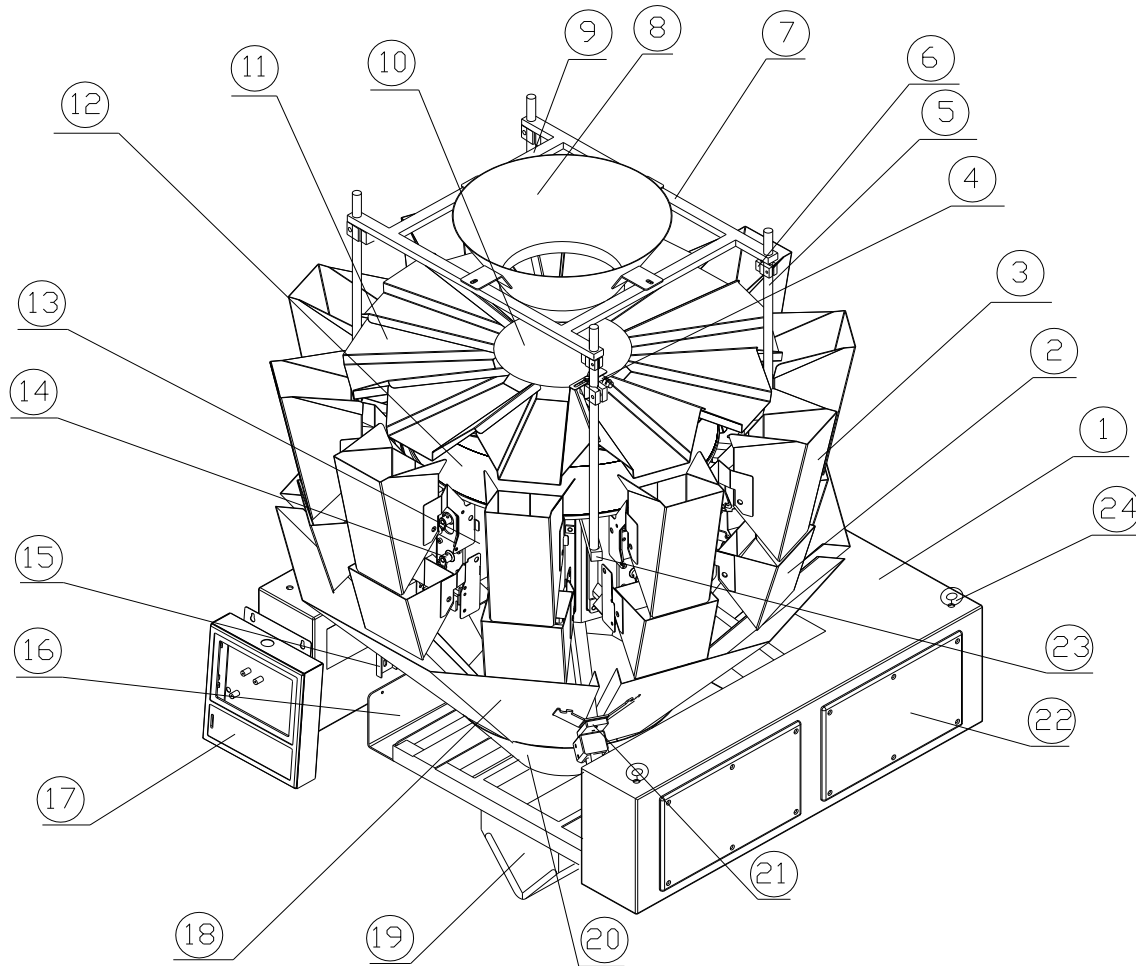

Configuration List of VTOPS Multi-head Weighers (14 Heads)

第一部分：部件名称
Part 1: Name of Each Part

序号	名称	数量	备注	序号	名称	数量	备注
1	机箱 Chassis	1 个 1 Piece		13	铝盒集成 Aluminum Box Integration	14 个 14 Pieces	
2	2.5L 称量斗 2.5L Weighing Hoppers	14 个 14 Pieces		14	曲拐 (卸料马达) Unloading Motor	28 个 28 Pieces	
3	2.5L 存料斗 2.5L Storage Hoppers	14 个 14 Pieces		15	收料槽支撑件 Notch Support	4 个 4 Pieces	
4	光电传感器 Photoelectric Sensor	1 对 1 Pair		16	集料斗安装板 Collecting Hopper Mounting Plate	2 块 2 Pieces	
5	支撑杆 Support Rod	4 根 4 Pieces		17	显示器 HMI	1 个 1 Piece	
6	升降座 Lifting Seat	6 个 6 Pieces		18	组合收料槽 Combination Receiving Chute	4 块 4 Pieces	
7	上进料斗支架 1 Upper Feeding Hopper Bracket 1	2 个 2 Pieces		19	集料斗 Collection Hopper	1 个 1 Piece	(选配)
8	上进料斗 Upper Feeding Hopper	1 个 1 Piece		20	下出料斗 Lower Discharge Hopper	1 个 1 Piece	
9	上进料斗支架 2 Upper Feeding Hopper Bracket 2	2 个 2 Pieces		21	组合收料槽支撑件 Combination Receiving Trough Support	4 块 4 Pieces	
10	主振盘 Main Vibration Plate	1 个 1 Piece		22	机箱盖板 Chassis Cover	6 块 6 Pieces	
11	线振盘 Linear Vibration Plate	14 个 14 Pieces		23	支撑杆连接件 Support Rod Connector	4 块 4 Pieces	
12	防水上盖 Waterproof Cover	1 个 1 Piece		24	吊环 Rings	4 个 4 Pieces	